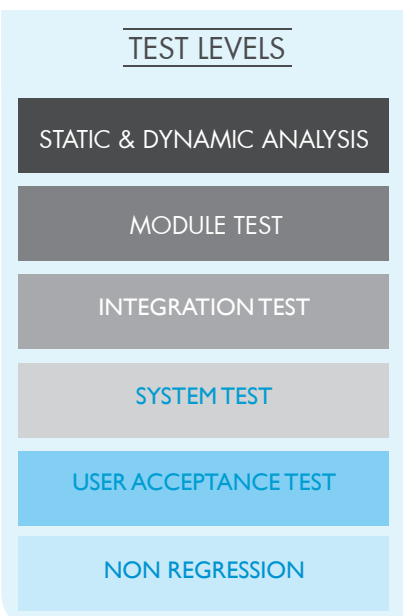

TESTING

CENTRE OF EXCELLENCE

ALLEN **TESTING COMPETENCE CENTRE** offers a complete value proposition

TEST TRAINING	<ul style="list-style-type: none"> ★ ISTQB® (International Software Testing Qualifications Board) Foundation and Advanced
TEST FACTORY	<ul style="list-style-type: none"> ★ Module, Integration, System, Performance, Usability, Security Testing ★ Test Factory ★ Managed Low Cost Testing (Near-Shore and Off-Shore) ★ Testing in Agile projects
TEST GOVERNANCE	<ul style="list-style-type: none"> ★ Test Process Assessment and Improvement (TMM, TPI, TMAP) ★ Definition of test processes ★ Test Risk Management ★ KPI Definition, Monitoring and Analysis / Root Cause Analysis ★ Test Mentoring
TEST ENVIRONMENTS, TOOLS & AUTOMATION	<ul style="list-style-type: none"> ★ Set-up and management of test environments ★ Management of commercial (HP, Microsoft, Micro Focus Borland, IBM, ...) and Open Source Suites ★ Proprietary tool-box (test portal, KPI reporting, test process management) ★ Design and development of simulation environments / test benches ★ Test automation campaigns
TESTING VERTICAL KNOWLEDGE & SKILLS	<ul style="list-style-type: none"> ★ Banking and Insurance ★ Telco ★ Safety Critical ★ SAP ★ SIEBEL ★ BMC REMEDY ★ WEB RIA ★ FDA GxP ★ Embedded

Concerning **TEST FACTORY**, we can provide the following services

TESTING

Centre of Excellence

ALTEN offers also **TESTING VERTICAL SOLUTIONS** for several business domains

ALTEN - TESTING VERTICAL SOLUTIONS