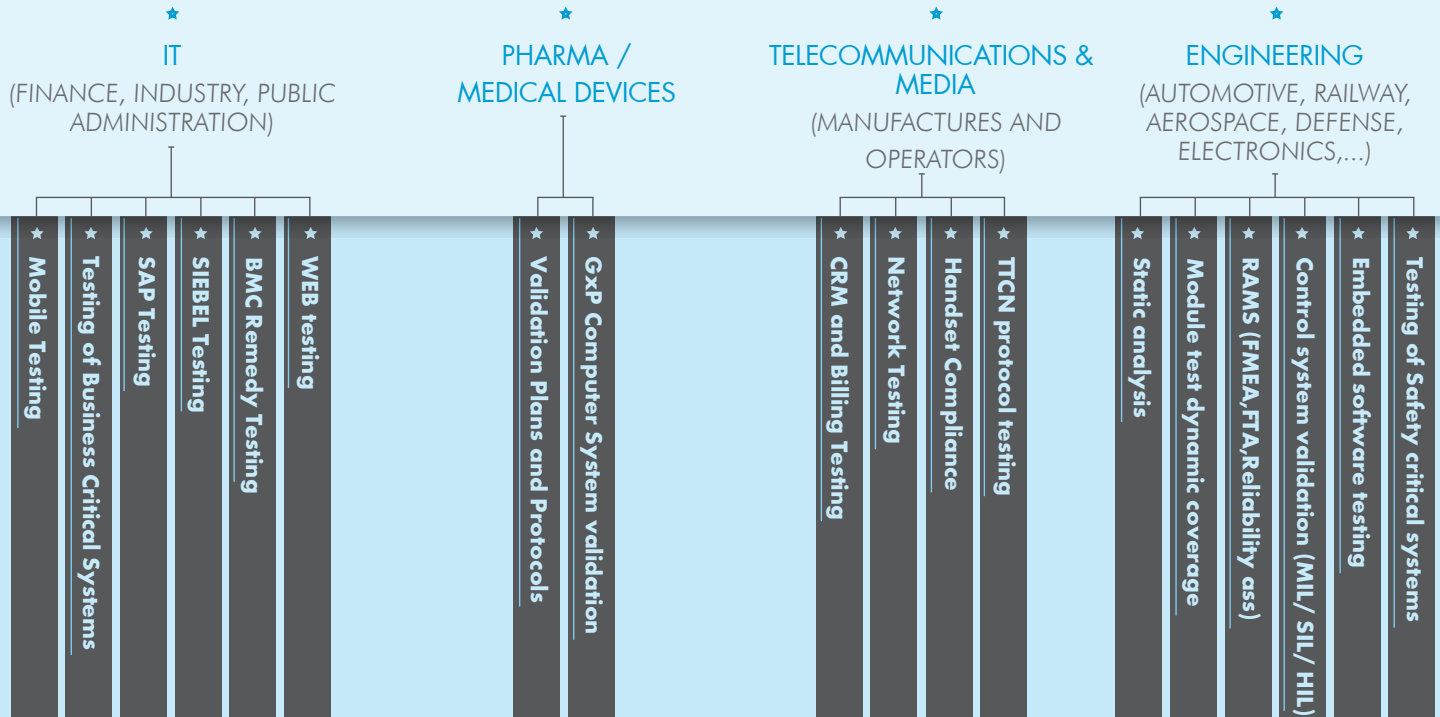

TESTING

CENTRE OF EXCELLENCE

ALLEN **TESTING COMPETENCE CENTRE** offers a complete value proposition

TEST TRAINING	<ul style="list-style-type: none"> ★ ISTQB® (International Software Testing Qualifications Board) Foundation and Advanced
TEST FACTORY	<ul style="list-style-type: none"> ★ Module, Integration, System, Performance, Usability, Security Testing ★ Test Factory ★ Managed Low Cost Testing (Near-Shore and Off-Shore) ★ Testing in Agile projects
TEST GOVERNANCE	<ul style="list-style-type: none"> ★ Test Process Assessment and Improvement (TMM, TPI, TMAP) ★ Definition of test processes ★ Test Risk Management ★ KPI Definition, Monitoring and Analysis / Root Cause Analysis ★ Test Mentoring
TEST ENVIRONMENTS, TOOLS & AUTOMATION	<ul style="list-style-type: none"> ★ Set-up and management of test environments ★ Management of commercial (HP, Microsoft, Micro Focus Borland, IBM, ...) and Open Source Suites ★ Proprietary tool-box (test portal, KPI reporting, test process management) ★ Design and development of simulation environments / test benches ★ Test automation campaigns
TESTING VERTICAL KNOWLEDGE & SKILLS	<ul style="list-style-type: none"> ★ Banking and Insurance ★ Telco ★ Safety Critical ★ SAP ★ SIEBEL ★ BMC REMEDY ★ WEB RIA ★ FDA GxP ★ Embedded

Concerning **TEST FACTORY**, we can provide the following services

TESTING

Centre of Excellence

ALTEN offers also **TESTING VERTICAL SOLUTIONS** for several business domains

ALTEN - TESTING VERTICAL SOLUTIONS

TEST TRAINING - ALTEN offers ISTQB® training for the following levels

ISTQB®
TRAINING

- ★ Foundation
- ★ Advanced Test Manager
- ★ Advanced Test Analyst
- ★ Advanced Technical Test Analyst

PARTNERSHIPS

★ www.alten.it